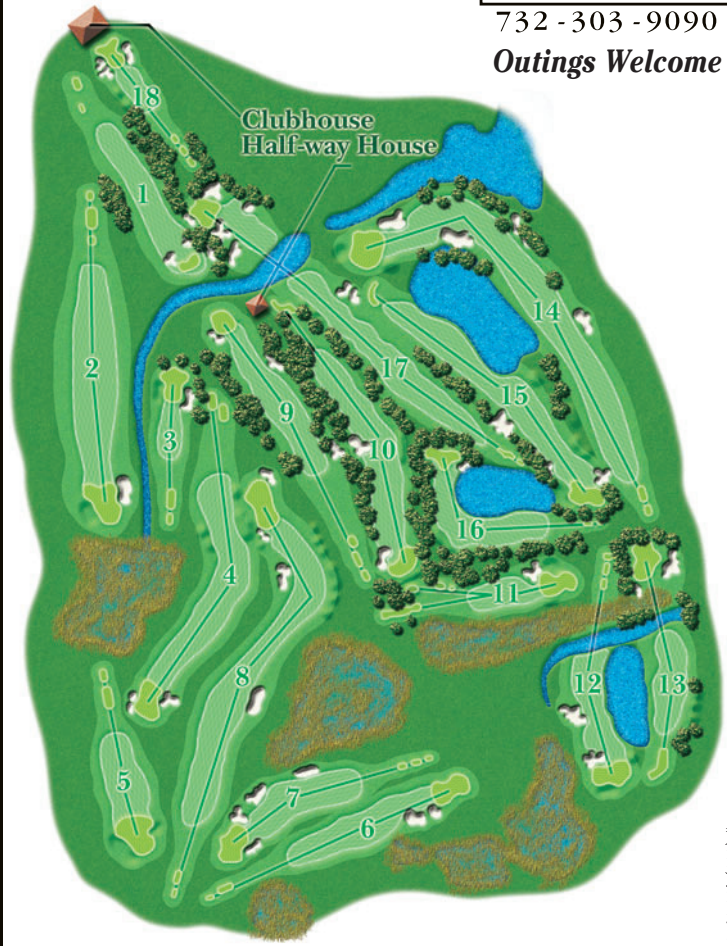

www.pebblecreekgolfclub.com

PEBBLE CREEK
GOLF CLUB
COLTS NECK, NJ
732-303-9090
Outings Welcome

Golf Associates
(800) 438-8726